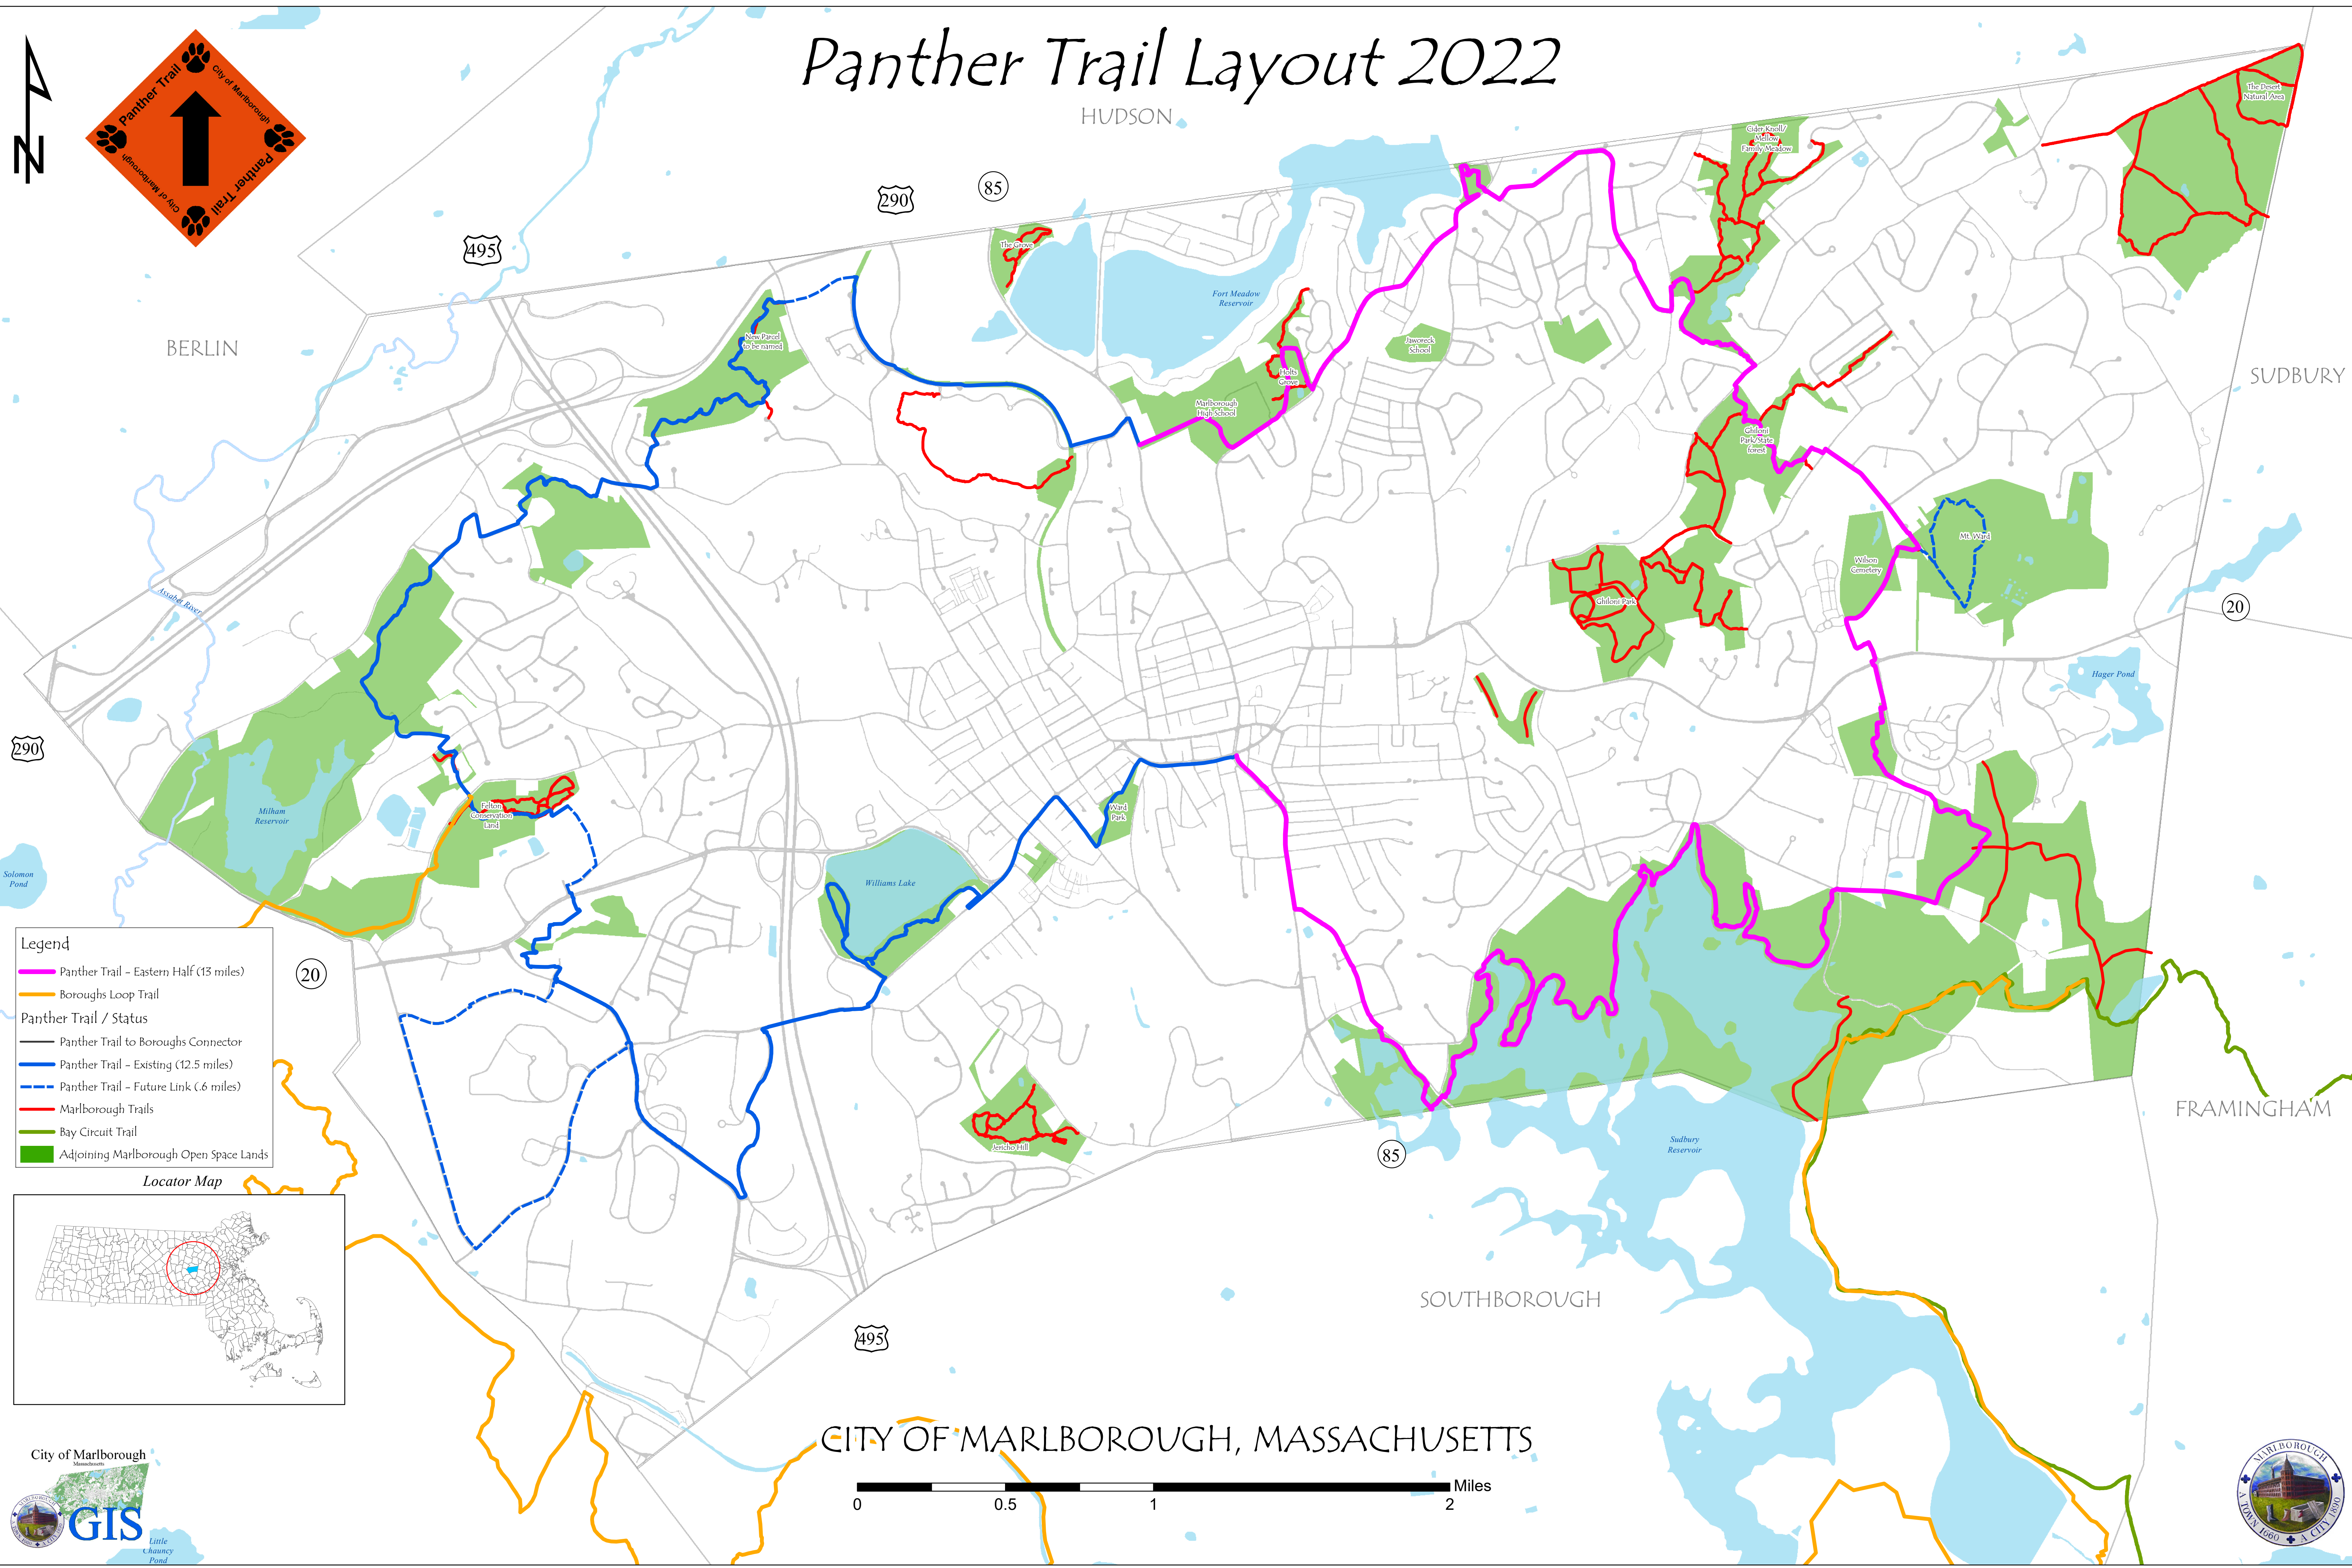

Panther Trail Layout 2022

HUDSON

BERLIN

SUDBURY

FRAMINGHAM

SOUTHBOROUGH

CITY OF MARLBOROUGH, MASSACHUSETTS

Legend

- Panther Trail - Eastern Half (13 miles)
- Boroughs Loop Trail
- Panther Trail / Status**
- Panther Trail to Boroughs Connector
- Panther Trail - Existing (12.5 miles)
- Panther Trail - Future Link (6 miles)
- Marlborough Trails
- Bay Circuit Trail
- Adjoining Marlborough Open Space Lands

Locator Map