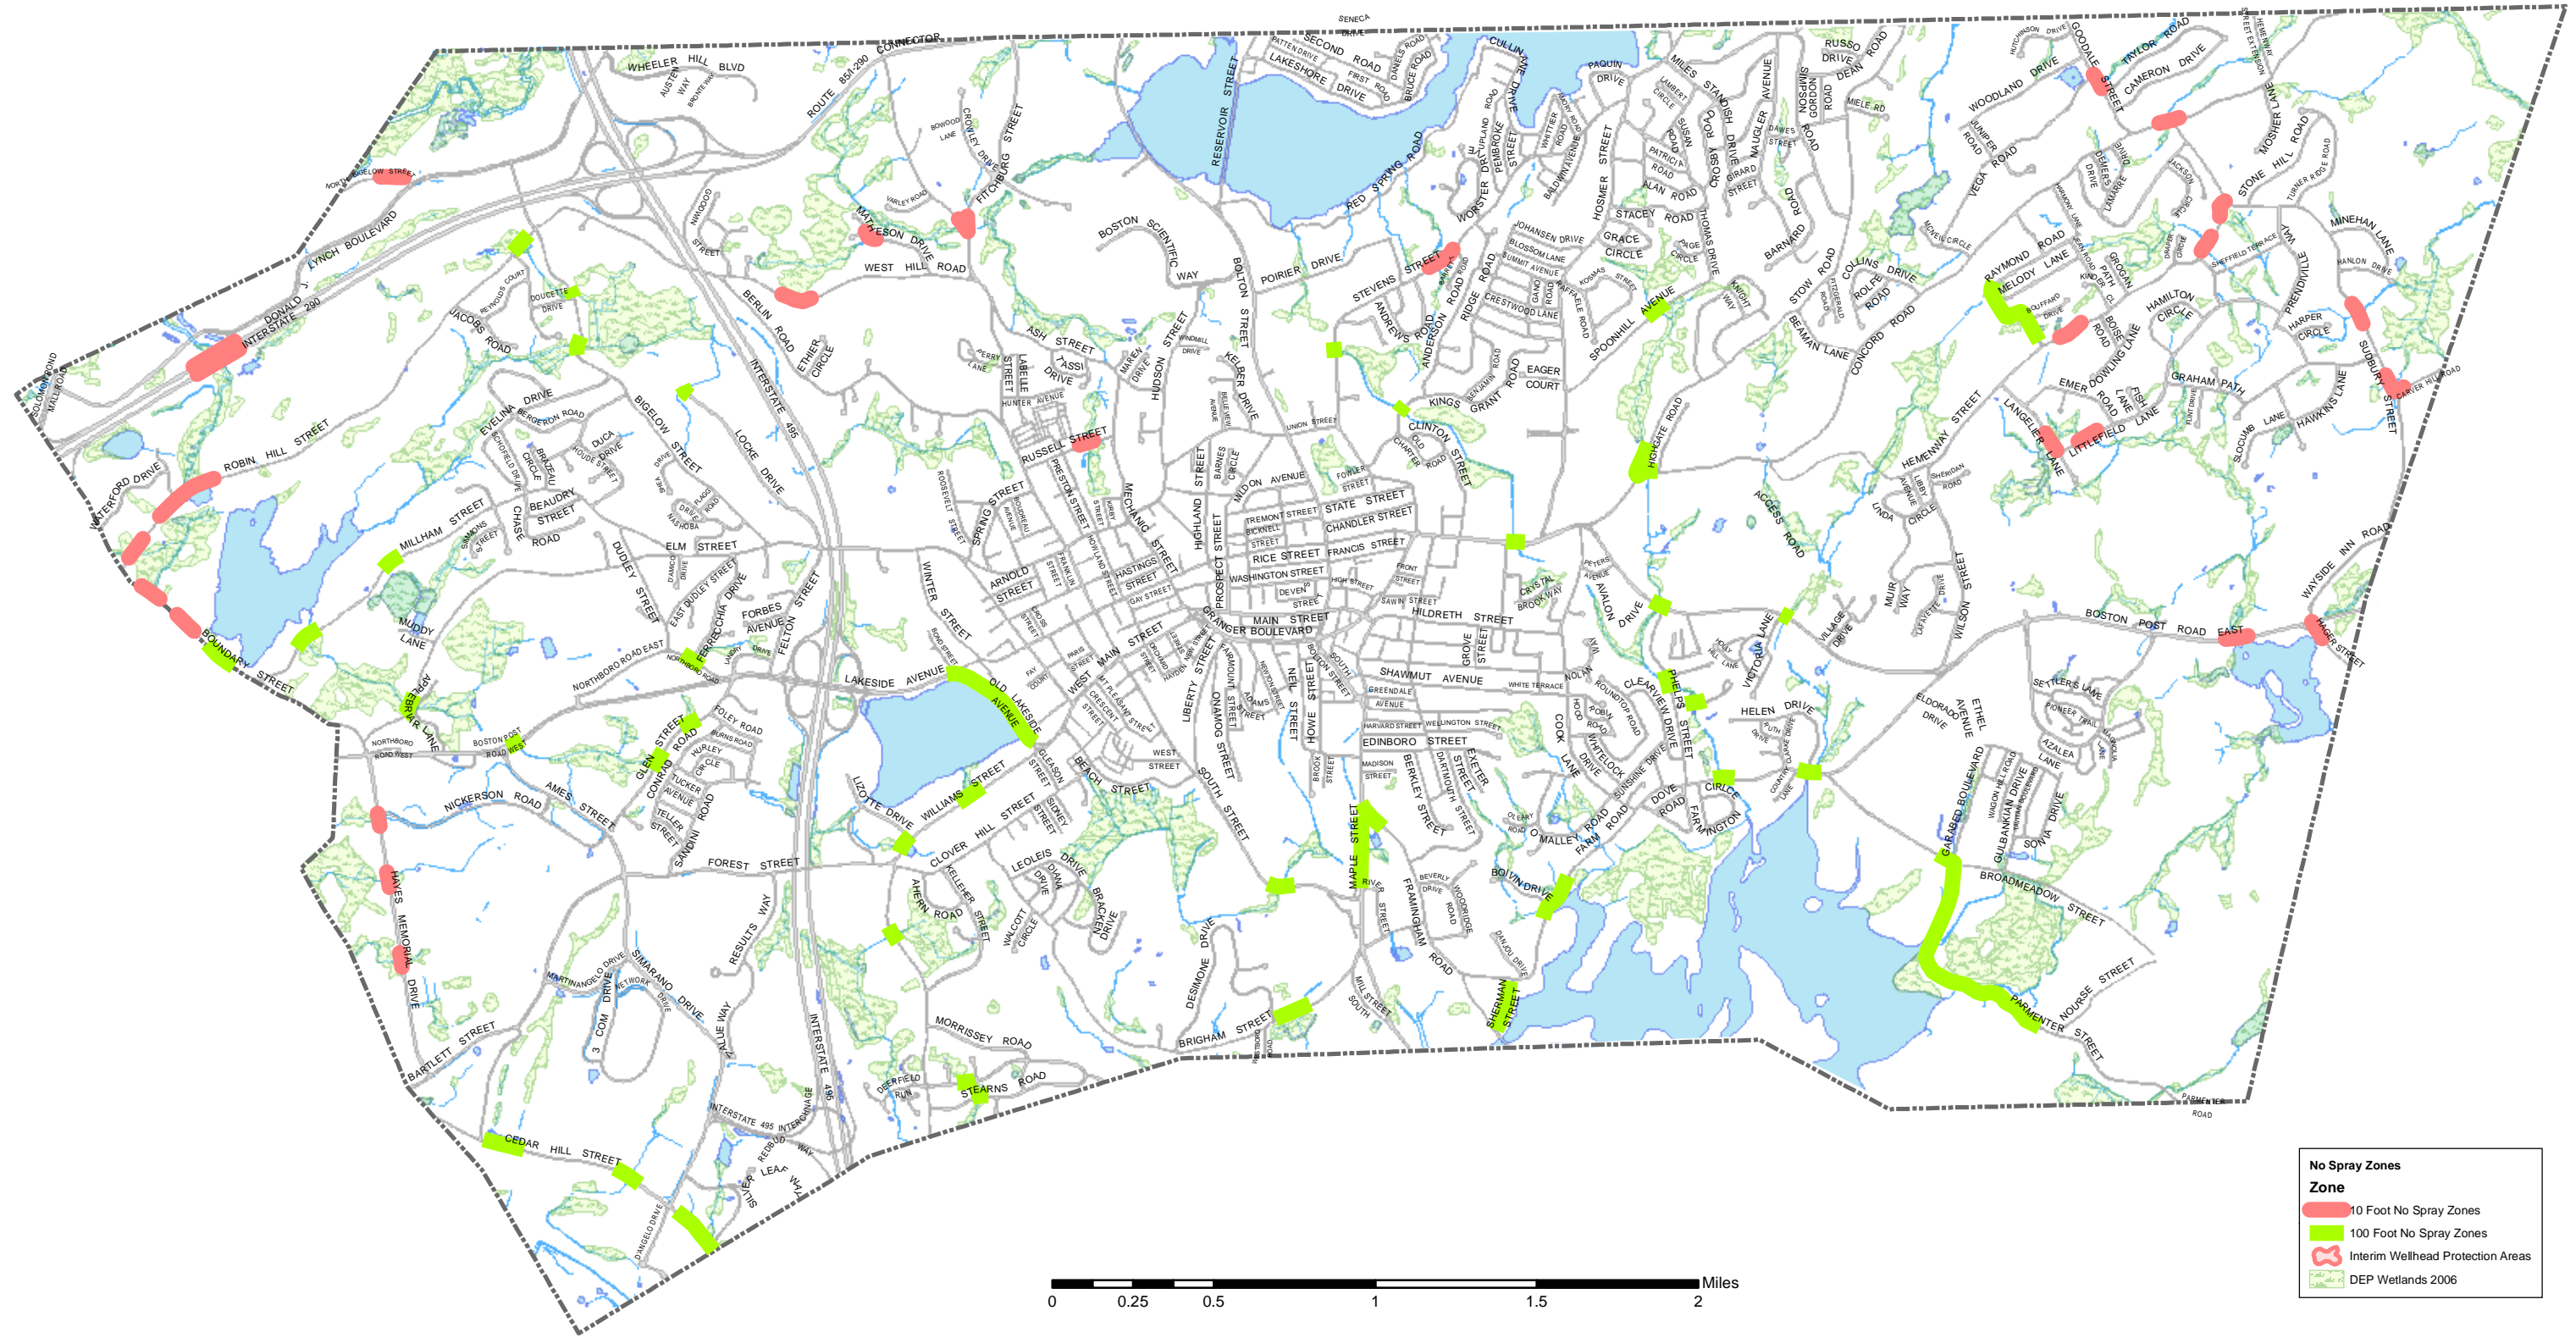

NOT TO SCALE

Wetland Areas - No Spray Zone Map

No Spray Zones

Zone

- 10 Foot No Spray Zones
- 100 Foot No Spray Zones
- Interim Wellhead Protection Areas
- DEP Wetlands 2006