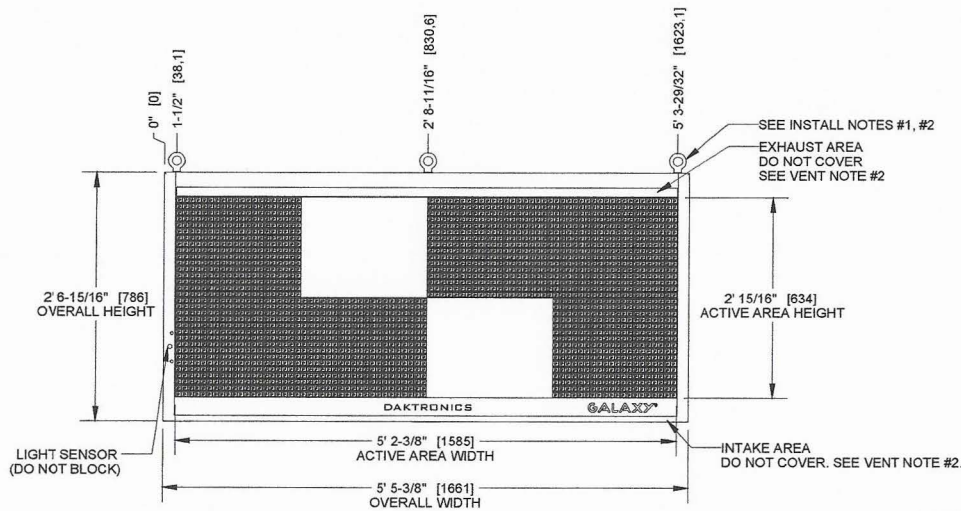

PIXELS HIGH (AAA)	PIXELS WIDE (BBB)	PIXEL SPACING (CC)
40	100	15.85mm
32	80	19.81mm
24	60	26.42mm

TOP VIEW

FRONT VIEW

RIGHT VIEW

#	DETAIL	DESCRIPTION
1	DISPLAY	GS6 - AAAxBBB-CC (SEE CHART ON TOP LEFT)
2	LED COLOR	RED, AMBER, OR RGB
3	ACTIVE AREA	2' 15/16" [634] X 5' 2-3/8" [1585]
4	OVERALL SIZE	2' 6-15/16" [786] X 5' 5-3/8" [1661]
5	CABINET	ALUMINUM & STEEL
6	VENTILATION	FRONT
7	ACCESS	SERVICE FROM FRONT OF DISPLAY
8	WEIGHT	102 LBS [47 KG] (APPROX)
9	SHIPPING	SHIPPED AS A SINGLE UNIT
10	DIMENSIONS	FEET AND INCHES [MILLIMETERS]
11	PAINTED	SEMI-GLOSS BLACK