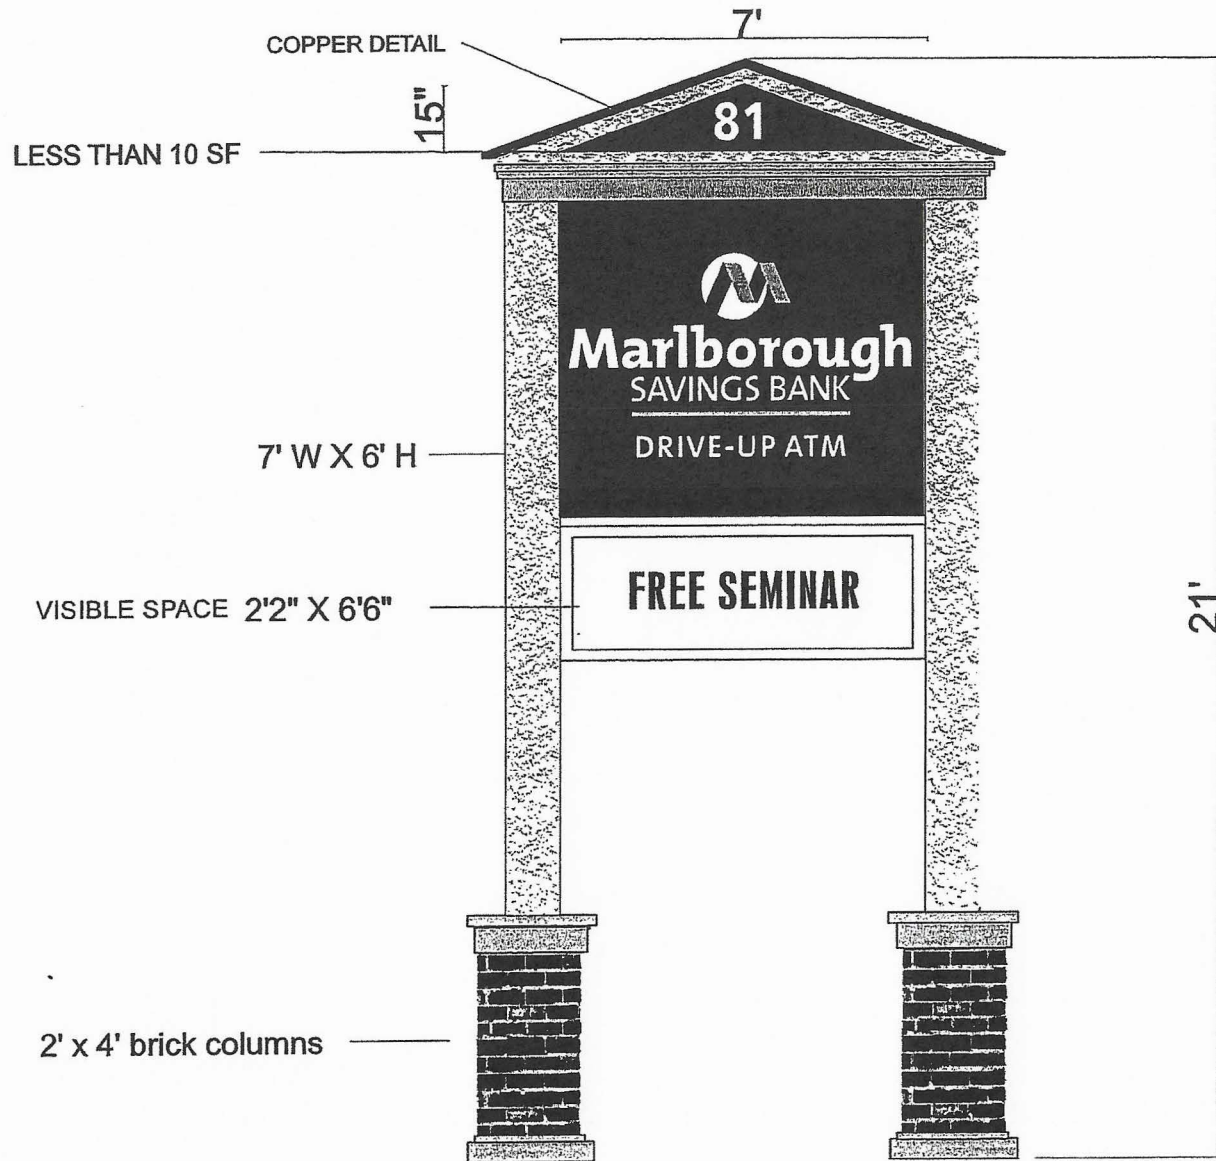

APPROVAL

SIGNATURE & DATE REQUIRED FOR PRODUCTION

Signature

Date

Pylon Sign -
Brick bases w/ stucco columns
Logo Colors: 287c & 381u

Attn: Ellen Dorian
Marlborough Savings Bank
166 Main Street
Marlborough, MA 01752
edorian@marlboroughsavings.com

Expose Signs & Graphics, Inc.
493 Main Street - Northboro, MA 01532
(508)460-1187 - (508)460-1188 fax
Drawn By: Amy F. Clark