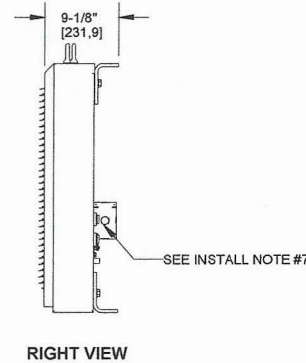

PIXELS HIGH (AAA)	PIXELS WIDE (BBB)	PIXEL SPACING (CC)
40	100	15.85mm
32	80	19.81mm
24	60	26.42mm

TOP VIEW

FRONT VIEW

RIGHT VIEW

#	DETAIL	DESCRIPTION
1	DISPLAY	GS6 - AAAxBBB-CC (SEE CHART ON TOP LEFT)
2	LED COLOR	RED, AMBER, OR RGB
3	ACTIVE AREA	2' 15/16" [634] X 5' 2-3/8" [1585]
4	OVERALL SIZE	2' 6-15/16" [786] X 5' 5-3/8" [1661]
5	CABINET	ALUMINUM & STEEL
6	VENTILATION	FRONT
7	ACCESS	SERVICE FROM FRONT OF DISPLAY
8	WEIGHT	102 LBS [47 KG] (APPROX)
9	SHIPPING	SHIPPED AS A SINGLE UNIT
10	DIMENSIONS	FEET AND INCHES [MILLIMETERS]
11	PAINTED	SEMI-GLOSS BLACK