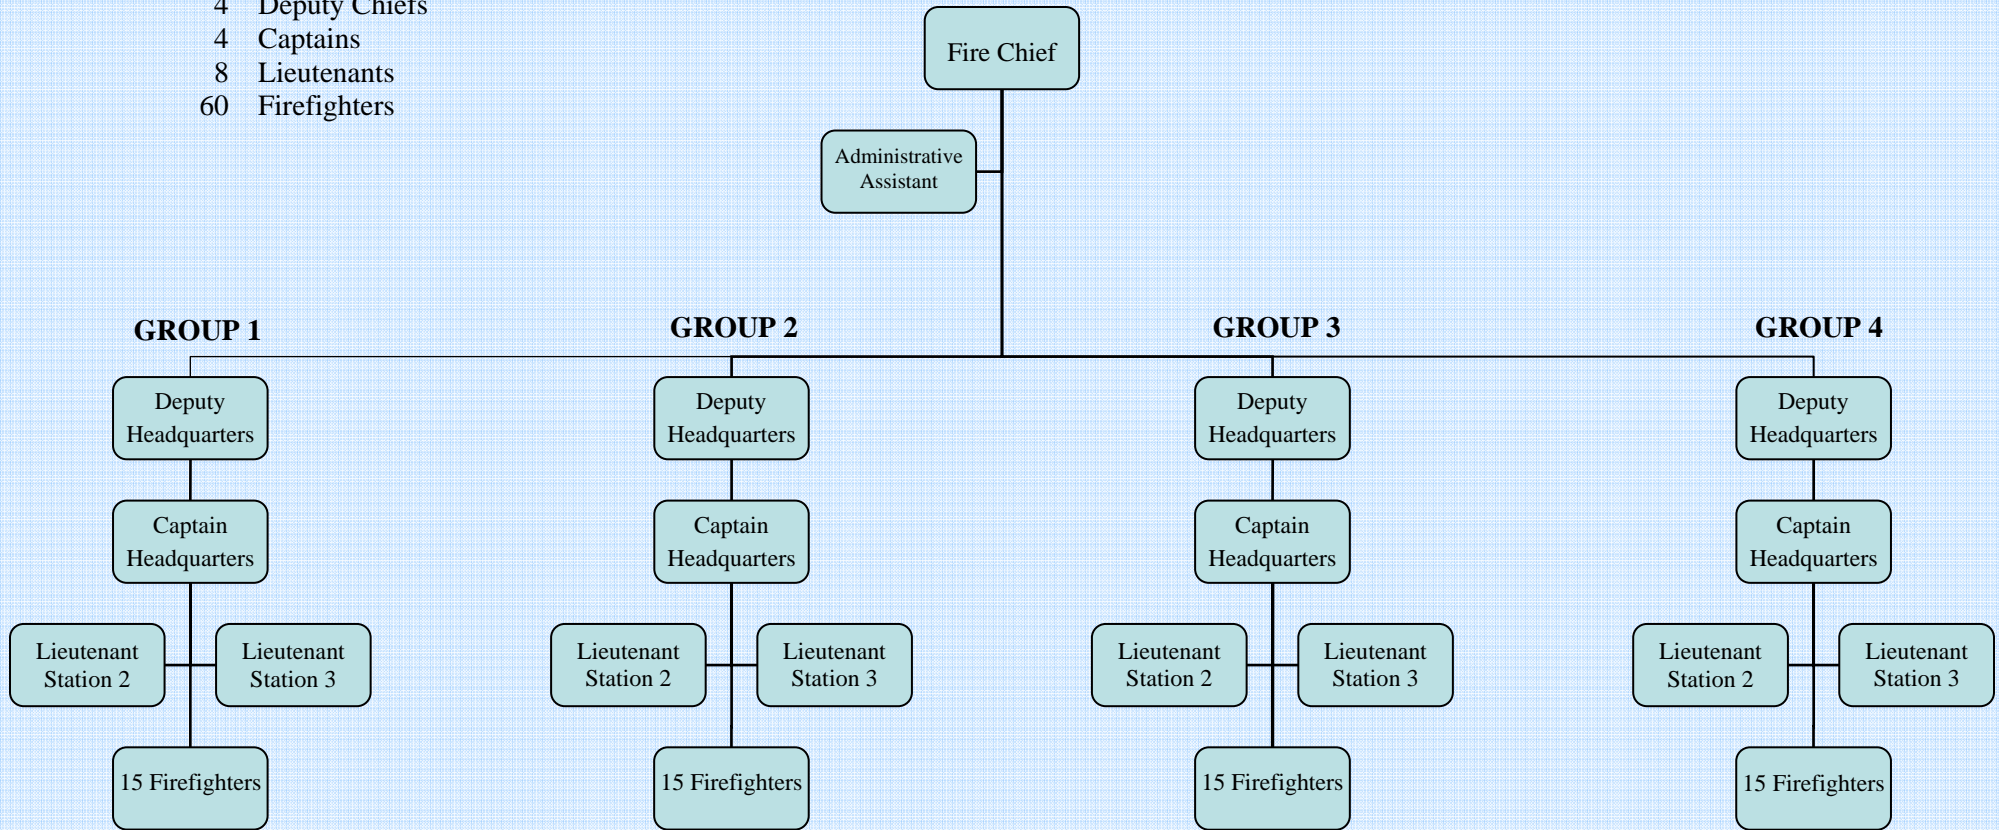

Marlborough Fire Department Organizational Structure & Shift Coverage

- 1 Fire Chief
- 1 Administrative Assistant
- 4 Deputy Chiefs
- 4 Captains
- 8 Lieutenants
- 60 Firefighters

The Department operates 24 hours a day utilizing 4 groups of firefighters with each group working two 10-hour days, followed by two 14-hour nights, and then 4 days off before repeating the 8 day cycle.

We maintain a “minimum staffing” of 10 firefighters, 2 lieutenants, and 1 captain per shift to staff the city’s 3 fire stations housing a compliment 3 front-line pumpers, 1 ladder truck, and 1 rescue truck. Each piece of apparatus is manned with 2 firefighters and pumpers are also staffed with an officer. When increased staffing permits, a 2nd ladder truck is placed in service.

During simultaneous incidents or those requiring additional equipment or manpower, the Department recalls off duty manpower by use of a pager system.